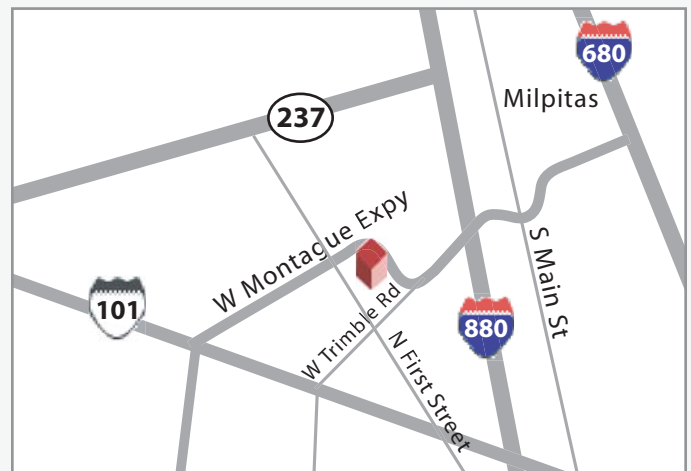

Park

Park in the parking lot in the front, or the side, of the building.